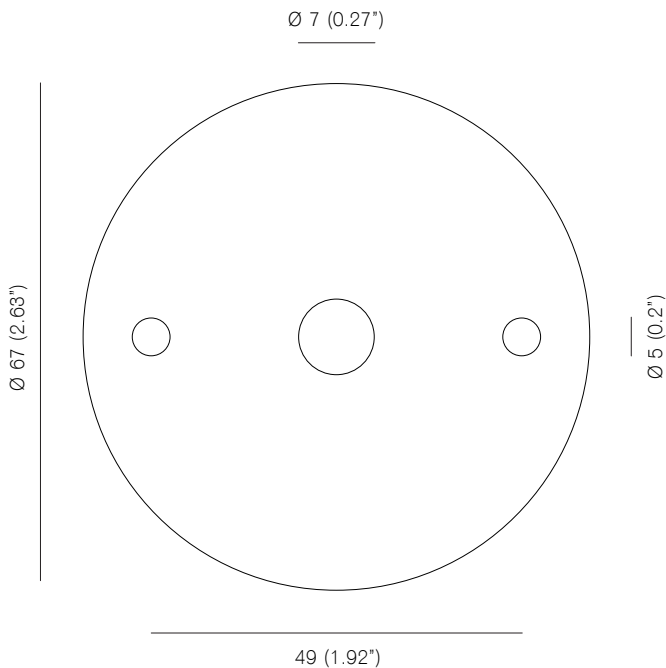

Bulb specifications

Bulb specifications 120V / 240V
G9, 25W frosted halogen bulb
260lm / 3000K

Product specifications

Input voltage: 120V / 240V
Maximum wattage: 25W
Dimmable: yes
Product weight: ~1kg

120V version supplied with 4" junction box cover
Mud-in-plate option that can be plastered over the junction box available upon request

Cleaning instructions

Before cleaning, lighting fixtures must be turned off and unplugged from mains electricity. Whilst cleaning them please be extremely careful and use the white cotton gloves provided in the product box.

Polished brass: As the item is unlacquered, it naturally oxidises (darkens). Upon touching the items without gloves, finger prints are likely to occur and leave marks. Use a good quality brass cleaning liquid and follow the product instructions using the extra soft dust cloth. Do not apply pressure on persistent marks. Remove them using repeated gentle motions and by reapplying the brass cleaning liquid.

Polished nickel: Use a lightly damp soft dust cloth and gently go over marks until clean. Dry it afterwards with a soft dust cloth. Make sure the product is completely dry before switching the electricity on.

Glass sphere: Remove the glass sphere from the product. Using a lightly damp cloth, clean only the outside of the sphere and dry it with a dry soft dust cloth.
Only put the glass sphere back on the product once it is fully dry.

Back plate

Mounting screws not included.
5mm countersunk screw recommended.