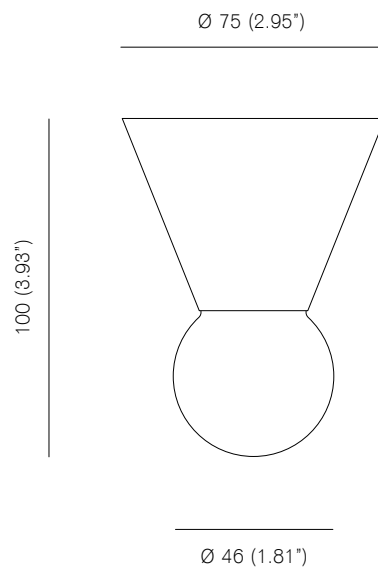

## Bulb specifications

Bulb specifications 120V / 240V  
G9, 25W frosted halogen bulb  
260lm / 3000K