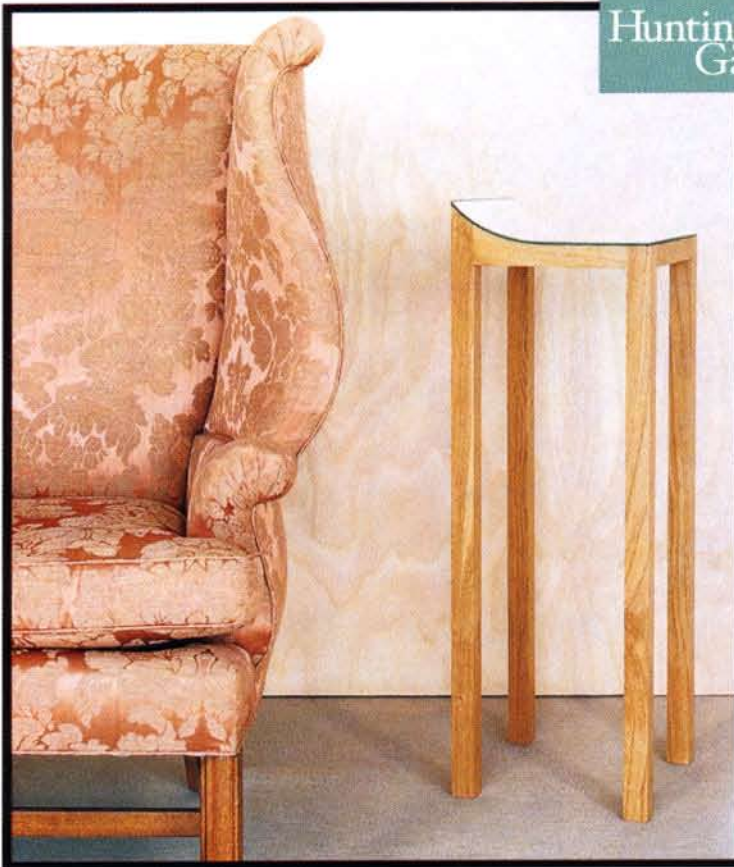

CONDÉ NAST

House & Garden

special issue

JUNE 1998

Living
with **art**

U.S. \$2.95
CANADA/
FOREIGN
\$3.50

At Buckingham Palace, it's time to change the guard—and the living room furniture. Your Majesty, the scepter'd isle is brimming with furniture-design talent. Some are creating new styles, while others are dedicated to the classics. All make pieces that are fit for royalty. 🏰

LONDON BRIDGE Clockwise from top left: Wing chair, \$2,512, Baker Knapp & Tubbs, in Schumacher's Antico Damask. Mirrored table by Michael Anastassiades. Display shelves, \$650, Alex MacDonald, at Totem. Crown armchair, \$3,093, Baker Knapp &

Tubbs, in Donghia's Tiara Stripe. Standard sofa, \$9,040, in red silk, George Smith. Scroll table, about \$450, Ou Baholyodhin, at Troy. Display table, \$1,800, Mark Harvey Ltd. Geoffrey chair, \$4,705, in Monochrome Roses Faded Blue, Bennison Fabrics.