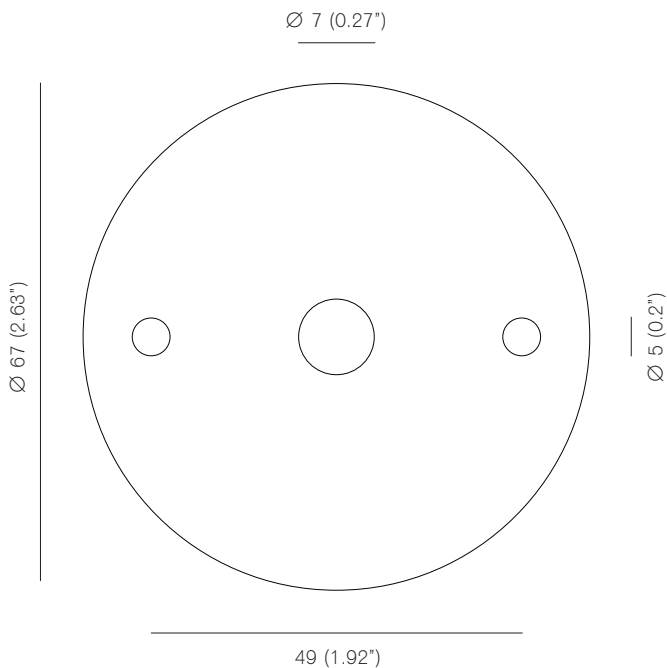

Bulb specifications

Bulb specifications 120V / 240V
G9, 25W frosted halogen bulb
260lm / 3000K

120V version supplied with 4" junction box cover

Product specifications

Input voltage: 120V / 240V
Maximum wattage: 25W
Dimmable: yes
Product weight: ~1kg

Cleaning instructions

Before cleaning, lighting fixtures must be turned off and unplugged from mains electricity. Whilst cleaning them please be extremely careful and use the white cotton gloves provided in the product box.

Polished brass: As the item is unlacquered, it naturally oxidises (darkens). Upon touching the items without gloves, finger prints are likely to occur and leave marks. Use a good quality brass cleaning liquid and follow the product instructions using the extra soft dust cloth. Do not apply pressure on persistent marks. Remove them using repeated gentle motions and by reapplying the brass cleaning liquid.

Polished nickel: Use a lightly damp soft dust cloth and gently go over marks until clean. Dry it afterwards with a soft dust cloth. Make sure the product is completely dry before switching the electricity on.

Glass sphere: Remove the glass sphere from the product. Using a lightly damp cloth, clean only the outside of the sphere and dry it with a dry soft dust cloth.

Only put the glass sphere back on the product once it is fully dry.

Back plate

Mounting screws not included.
5mm countersunk screw recommended.