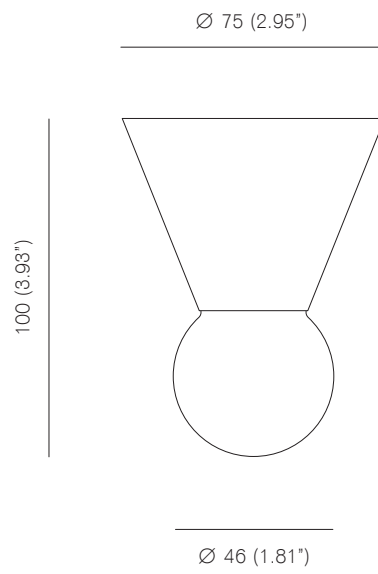

MICHAEL ANASTASSIADES

Cone Light - Ceiling & Wall Mounted, 2013

Cone Light - Ceiling & Wall Mounted, 2013
Polished brass or polished nickel-plated brass

Bulb specifications

Bulb specifications 120V / 240V
G9, 25W frosted halogen bulb
260lm / 3000K