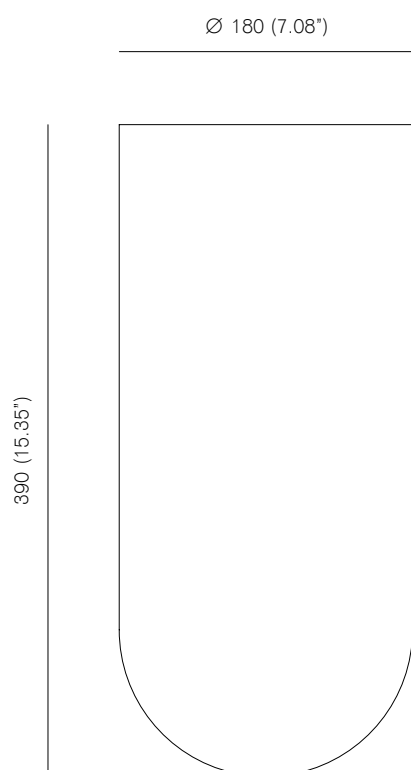

## Bulb specifications

Bulb specifications 240V

E27, G9 33W Raxon halogen retrofit / ø95mm white globe  
458lm / 2700K

Bulb specifications 120V

E26, G9 33W Raxon halogen retrofit / ø3.75" white globe  
458lm / 2700K

## Product specifications

Input voltage: 120V / 240V

Maximum wattage: 33W

Provided with a 2500mm cord set. Dimmer switch upon request.

Product weight: ~10k

Please note Onyx is a natural material and will vary in colour and finish.