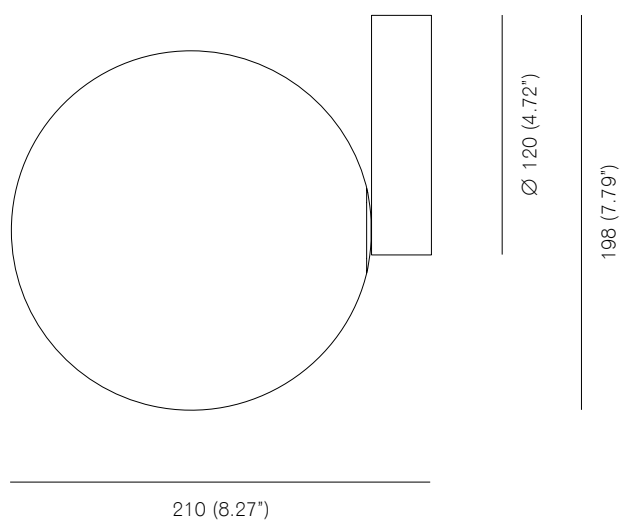

Tip of the Tongue - Wall Mounted, 2015
Polished brass or polished nickel-plated brass
Mouth blown opaline sphere