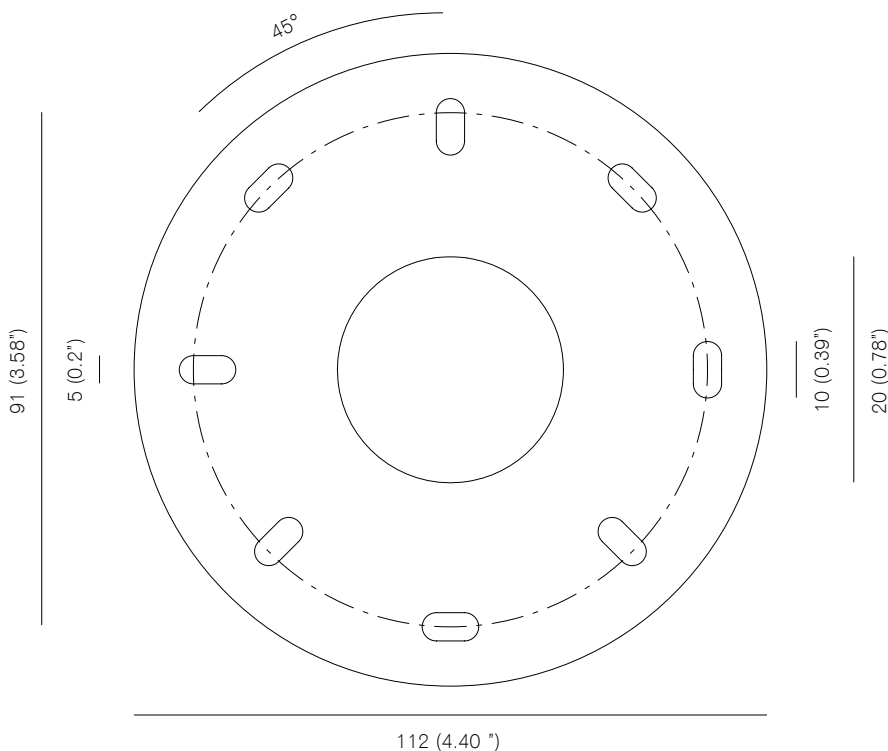

Bulb specifications

Bulb specifications 240V
G9, 40W frosted halogen bulb
460lm / 2800K

Bulb specifications 120V
G9, 40W frosted halogen bulb
350lm / 2800K

Product specifications

Input voltage: 120V / 240V
Maximum wattage: 40W
Product weight: ~1.5kg

Cleaning instructions

Before cleaning, lighting fixtures must be turned off and unplugged from mains electricity. Whilst cleaning them please be extremely careful and use the white cotton gloves provided in the product box.

Polished brass: As the item is unlacquered, it naturally oxidises (darkens). Upon touching the items without gloves, finger prints are likely to occur and leave marks. Use a good quality brass cleaning liquid and follow the product instructions using the extra soft dust cloth. Do not apply pressure on persistent marks. Remove them using repeated gentle motions and by reapplying the brass cleaning liquid.

Polished nickel: Use a lightly damp soft dust cloth and gently go over marks until clean. Dry it afterwards with a soft dust cloth. Make sure the product is completely dry before switching the electricity on.

Opaline glass: Remove the opaline glass sphere from the product. Using a lightly damp cloth, clean only the outside of the sphere and dry it with a dry soft dust cloth. Only put the glass sphere back on the product once it is fully dry.

Backplate

Mounting screws not included.
5mm countersunk screw recommended.