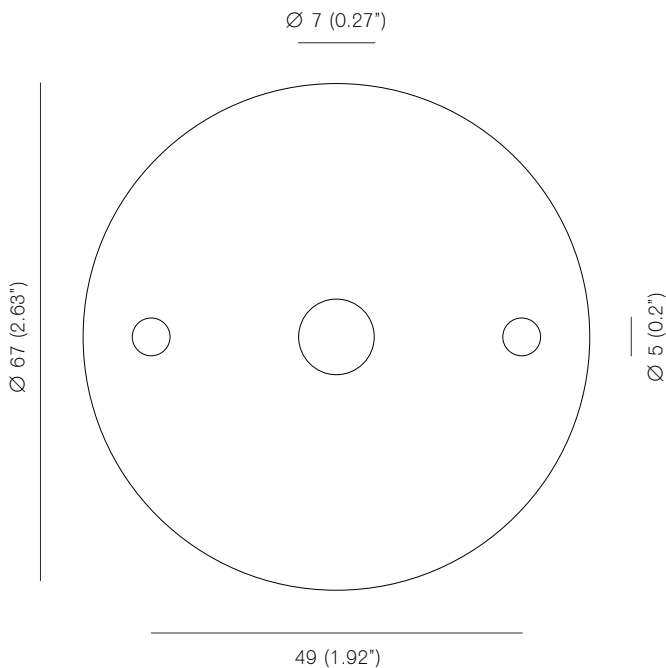

Bulb specifications

Bulb specifications 120V / 240V
G9, 25W frosted halogen bulb
260lm / 3000K

120V version supplied with 4" junction box cover

Product specifications

Input voltage: 120V / 240V
Maximum wattage: 25W
Dimmable: yes
Product weight: ~1kg

Cleaning instructions

Before cleaning, lighting fixtures must be turned off and unplugged from mains electricity. Whilst cleaning them please be extremely careful and use the white cotton gloves provided in the product box.

Polished brass: As the item is unlacquered, it naturally oxidises (darkens). Upon touching the items without gloves, finger prints are likely to occur and leave marks. Use a good quality brass cleaning liquid and follow the product instructions using the extra soft dust cloth. Do not apply pressure on persistent marks. Remove them using repeated gentle motions and by reapplying the brass cleaning liquid.

Polished nickel: Use a lightly damp soft dust cloth and gently go over marks until clean. Dry it afterwards with a soft dust cloth. Make sure the product is completely dry before switching the electricity on.

Glass sphere: Remove the glass sphere from the product. Using a lightly damp cloth, clean only the outside of the sphere and dry it with a dry soft dust cloth.

Only put the glass sphere back on the product once it is fully dry.

Back plate

Mounting screws not included.
5mm countersunk screw recommended.