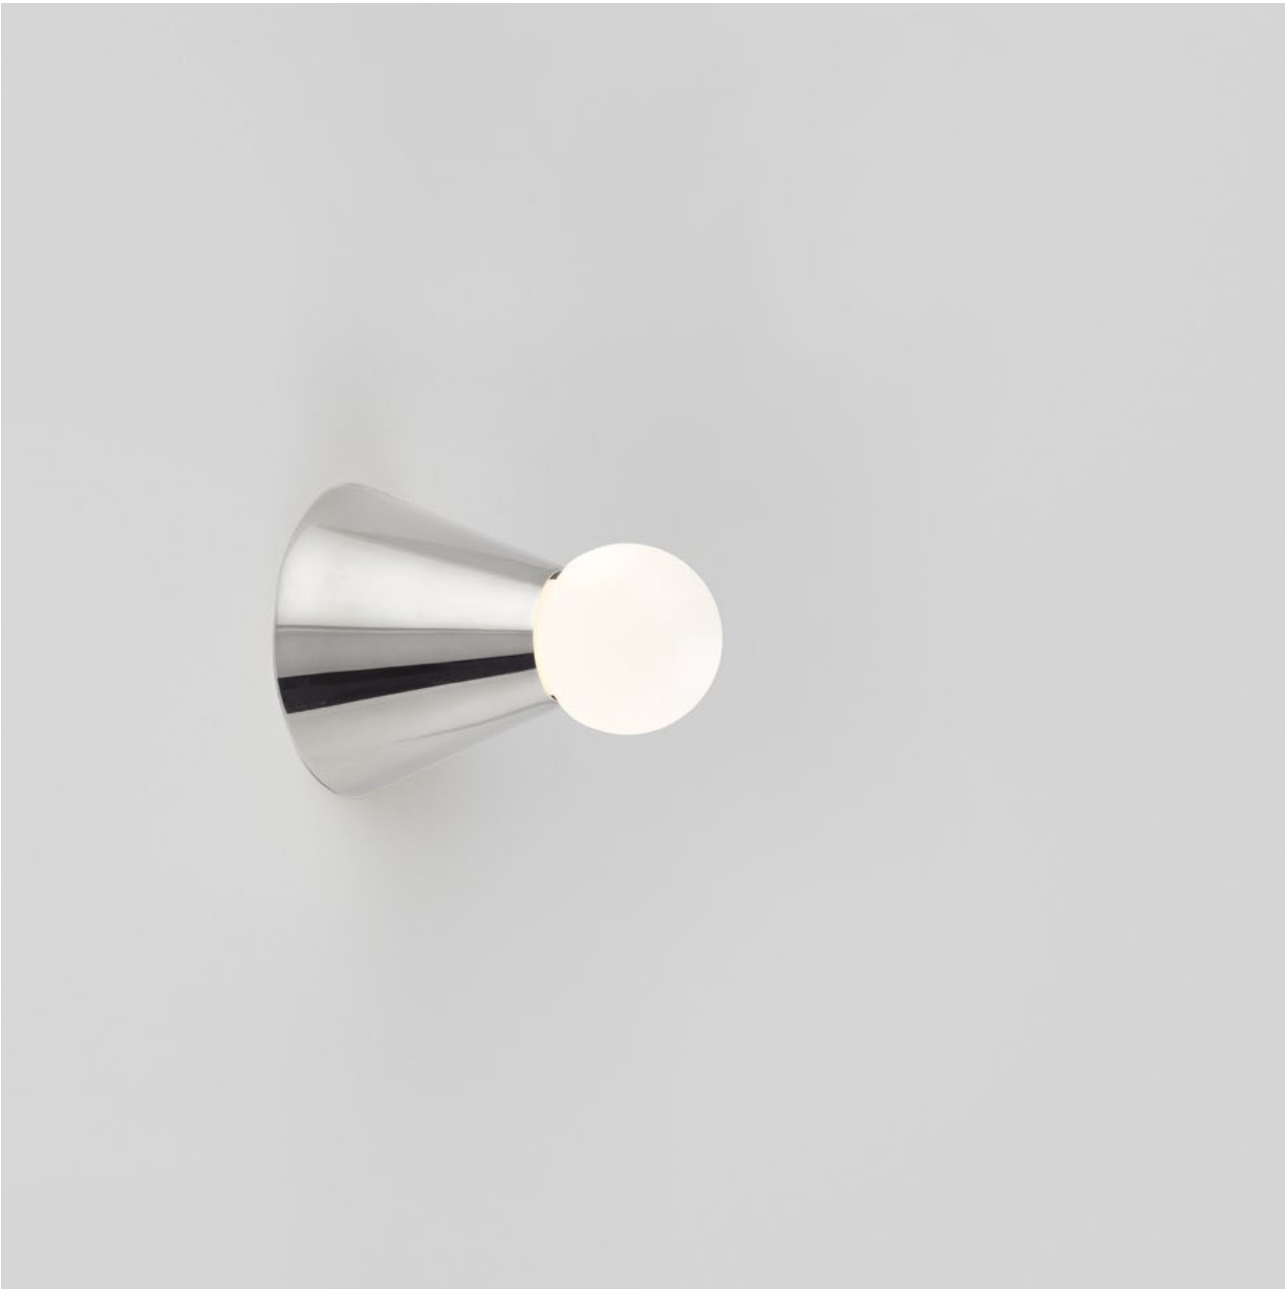

MICHAEL ANASTASSIADES

Cone Light - Ceiling & Wall Mounted, 2013

Cone Light - Ceiling & Wall Mounted, 2013
Polished brass or polished nickel-plated brass

Bulb specifications

Bulb specifications 120V / 240V
G9, 25W frosted halogen bulb
260lm / 3000K

120V version supplied with 4" junction box cover

Product specifications

Input voltage: 120V / 240V
Maximum wattage: 25W
Dimmable: yes
Product weight: ~1kg

Cleaning instructions

Before cleaning, lighting fixtures must be turned off and unplugged from mains electricity. Whilst cleaning them please be extremely careful and use the white cotton gloves provided in the product box.