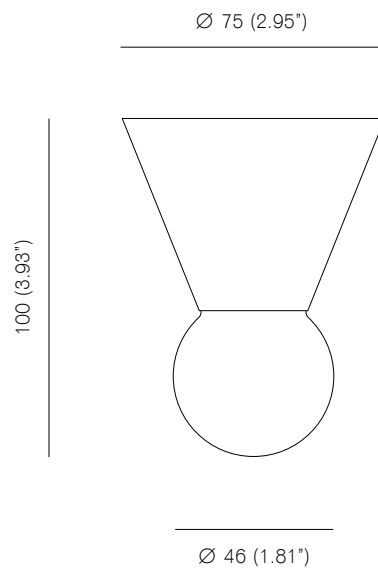

MICHAEL ANASTASSIADES

Cone Light - Ceiling & Wall Mounted, 2013

Cone Light - Ceiling & Wall Mounted, 2013
Polished brass or polished nickel-plated brass

Bulb specifications

Bulb specifications 120V / 240V
G9, 25W frosted halogen bulb
260lm / 3000K